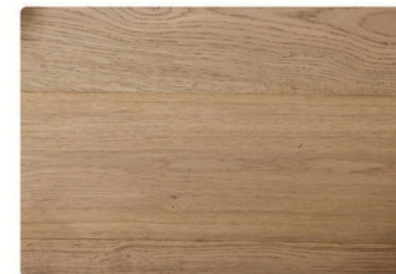

#### WIDTH:

- 7.5"

#### EDGES :

- BUSH HAMMERED
- SQUARE

COLOR VARIATION / RANGE

FILLED KNOTS\*

SMOOTH, EASED EDGES\*